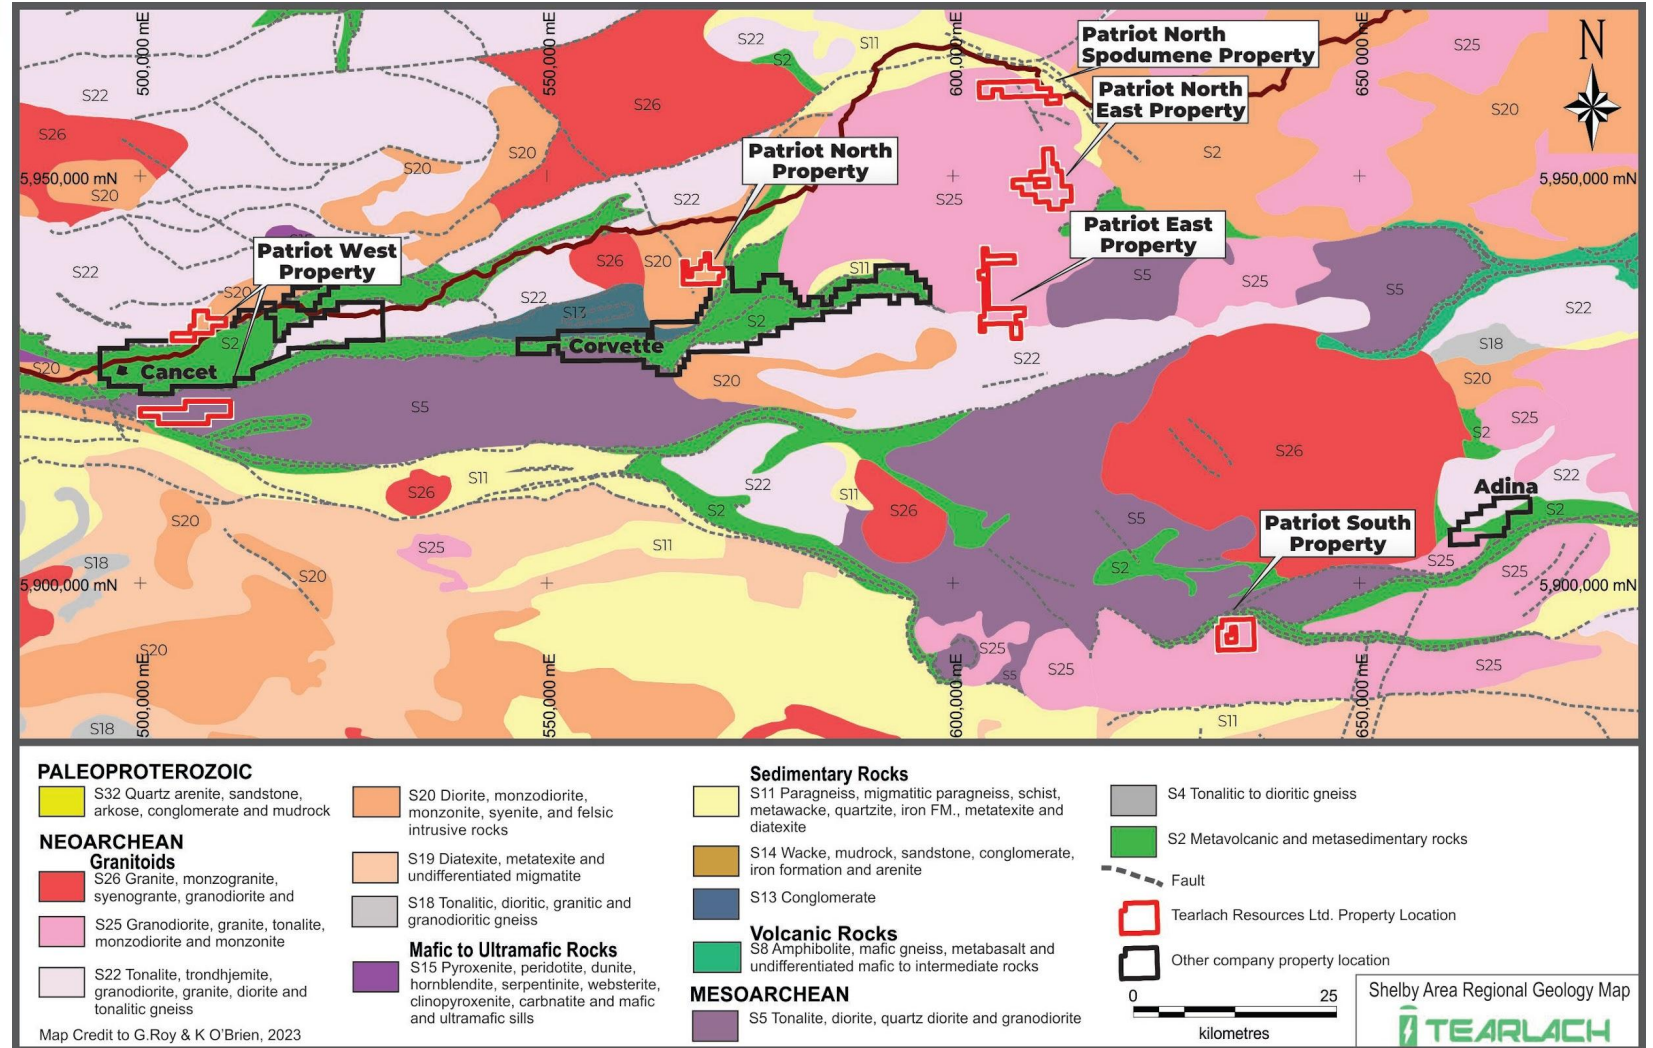

# The Shelby Overview

---

- James Bay area, Northern Quebec
- All properties underexplored - no lithium focussed exploration
- High potential for discovery
- Located close to Corvette Property of Patriot Battery Metals (109.2 Mt at 1.42 %  $\text{Li}_2\text{O}$  and 160 ppm  $\text{Ta}_2\text{O}_5$  inferred resource (PMET press release July 30, 2023)
- Contiguous with Cancet Property of Winsome Resources
- Six claim groups – Patriot West, Patriot North, Patriot North Spodumene, Patriot Northeast, Patriot East and Patriot South
- Access by Trans Taiga Road and La Grande Quatre airport
- Power lines are close to the properties for easy power supply

# Locations

- Patriot West
- Patriot North
- Patriot North Spodumene
- Patriot Northeast
- Patriot East
- Patriot South

# The Shelby Project

- The 6 Shelby properties are within the La Grande Greenstone Belt
- Along the La Grande and Opinaca Subprovincial boundaries

# Geology