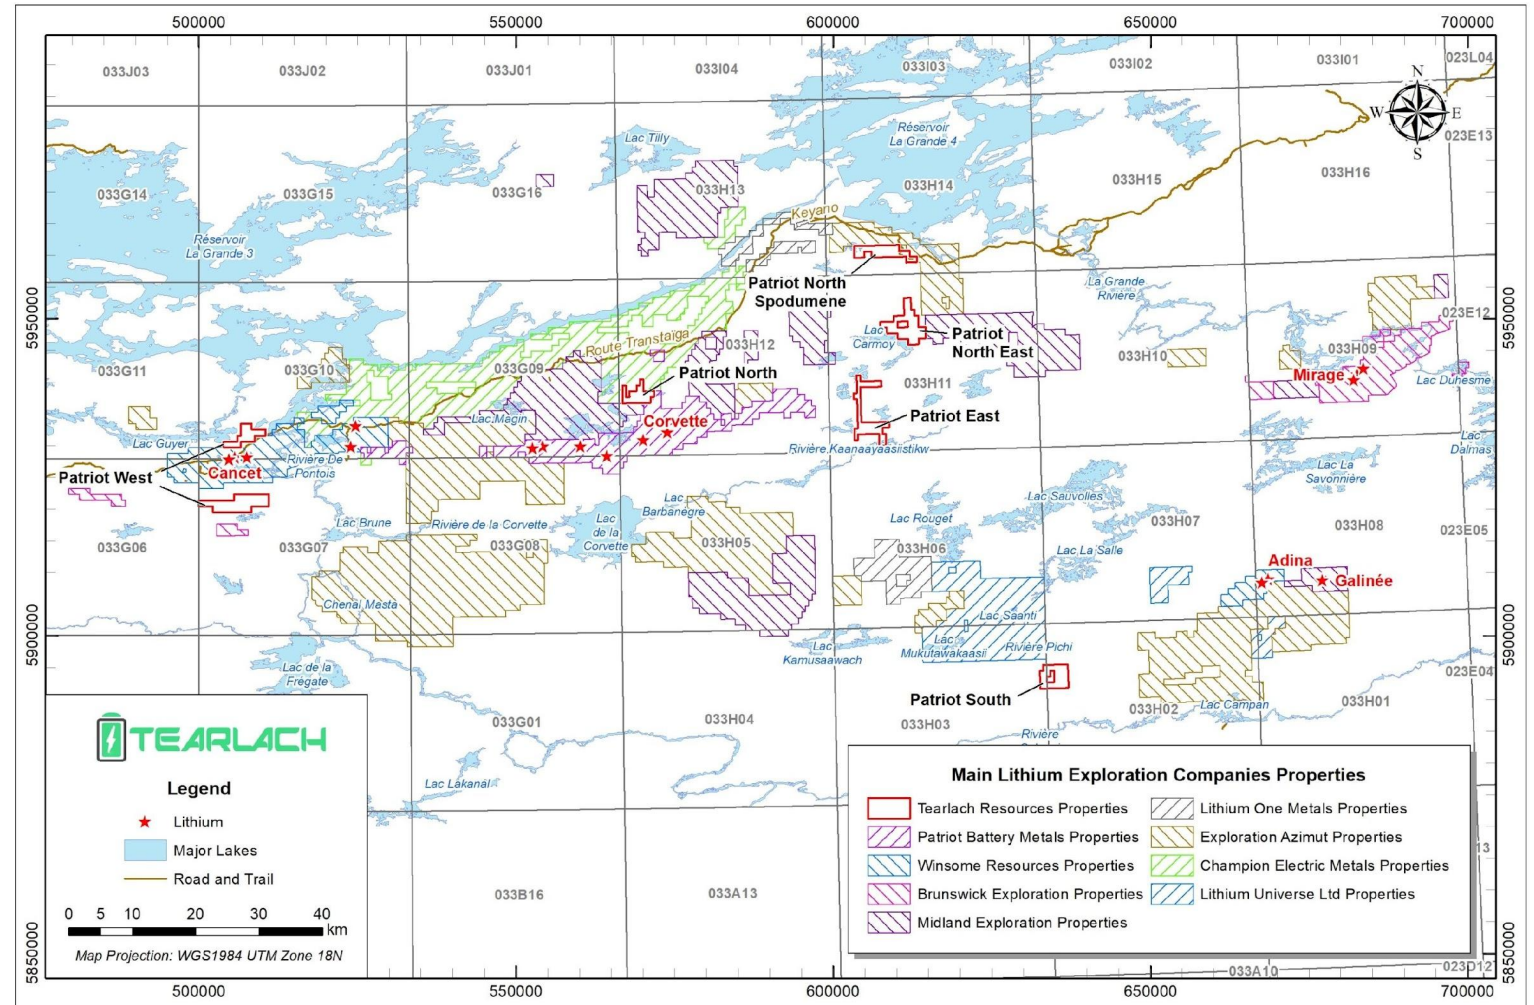

# The Shelby Overview

---

- James Bay area, Northern Quebec
- All properties underexplored - no lithium focussed exploration
- High potential for discovery
- Located close to Corvette Property of Patriot Battery Metals (109.2 Mt at 1.42 %  $\text{Li}_2\text{O}$  and 160 ppm  $\text{Ta}_2\text{O}_5$  inferred resource (PMET press release July 30, 2023)
- Contiguous with Cancet Property of Winsome Resources
- Six claim groups – Patriot West, Patriot North, Patriot North Spodumene, Patriot Northeast, Patriot East and Patriot South
- Access by Trans Taiga Road and La Grande Quatre airport
- Power lines are close to the properties for easy power supply

# Locations

- Patriot West
- Patriot North
- Patriot North Spodumene
- Patriot Northeast
- Patriot East
- Patriot South

# Patriot West Property

- Adjacent to Winsome's Cancet Property
- Consists of 2 claim blocks totalling 60 claims, 3,124 ha
- NTS 33G10 – north of Cancet
- NTS 33G07 – south of Cancet
- Trans Taiga road access
- MERN has identified 4 pink to white pegmatite outcrops hosted by foliated biotite-magnetite tonalite

# Patriot East Property

- East of Corvette Property, along strike
- 36 claims, 1887 ha
- NTS 33H11
- MERN has identified two pink to white pegmatite outcrops hosted by biotite magnetite tonalite and diorite